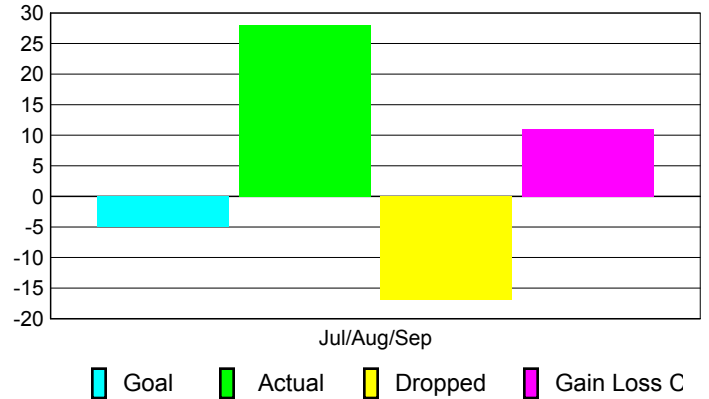

Membership Results 2010-2011

Goal, New, Dropped, Gain/Loss