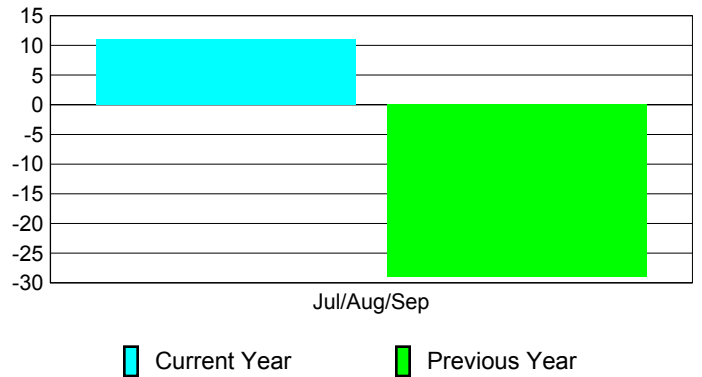

Membership Results
2010-2011

Membership
2009-2010

Month	Net Memb Goal	Actual New Memb	Actual Dropped Memb	Gain/Loss of Memb	Gain/Loss of Memb
Jul/Aug/Sep	-5	28	-17	11	-29
Totals	-5	28	-17	11	-29

Membership Results 2010-2011

Goal, New, Dropped, Gain/Loss

Comparison of Membership Gain/Loss

Current Year Compared to the Previous Year

Gender Comparison 2010-2011

■ Male ■ Female